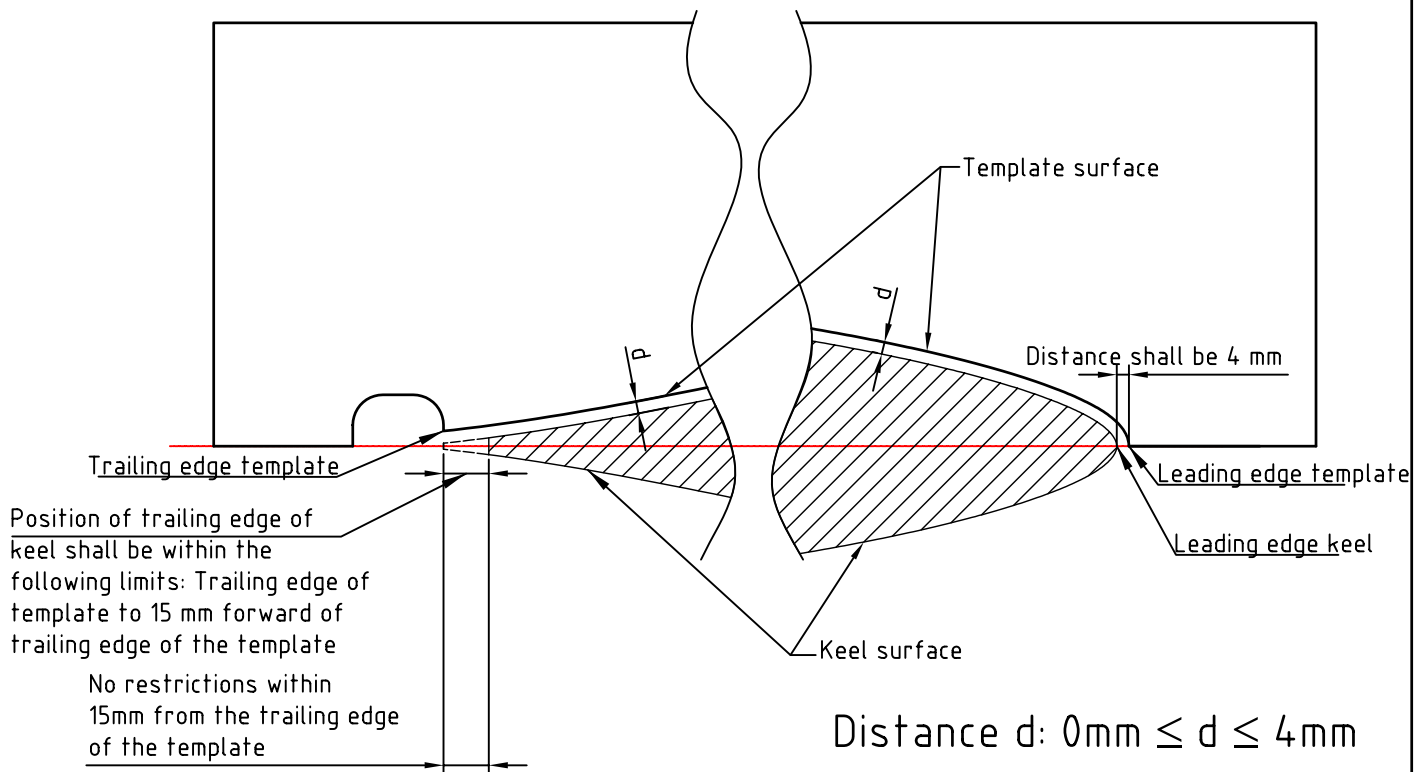

Principle of maximum templates for the X-35 keel
Scale 1:5

X-Yachts
WORLD CLASS SINCE 1979

Fjordagervej 21 - Box 104 - DK-6100 Haderslev - Denmark
Tel.int. +45 74 52 10 22 - Fax.int. +45 74 53 03 97
e-mail: info@x-yachts.com - WWW.x-yachts.com

Yacht

X-35

Description

Position of max templates

Drawing Number

H4 - 1/2

Scale

1:20